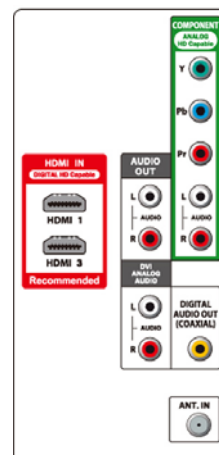

Rear Panel

Side Panel